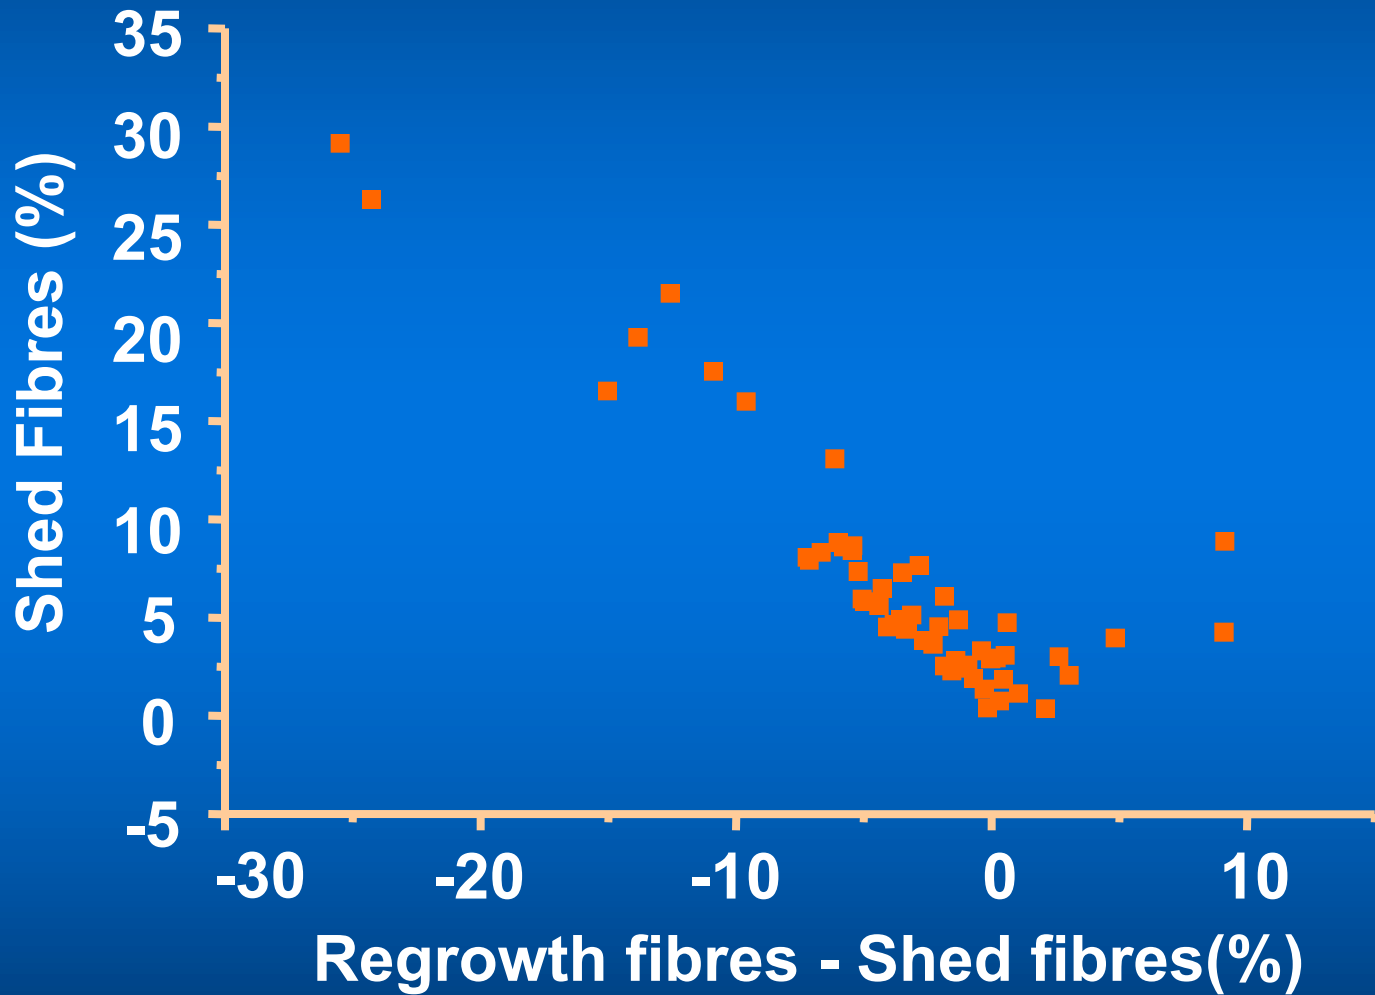

CRC

for

Premium

Quality

Wool

# Follicle Shutdown in Sheep

Produced for the CRC for Premium Quality Wool undergraduate program by;  
Dr. Tony Schlink, CSIRO Animal Production.

# Gap between shed and regrowth fibres

CRC  
for  
Premium  
Quality  
Wool