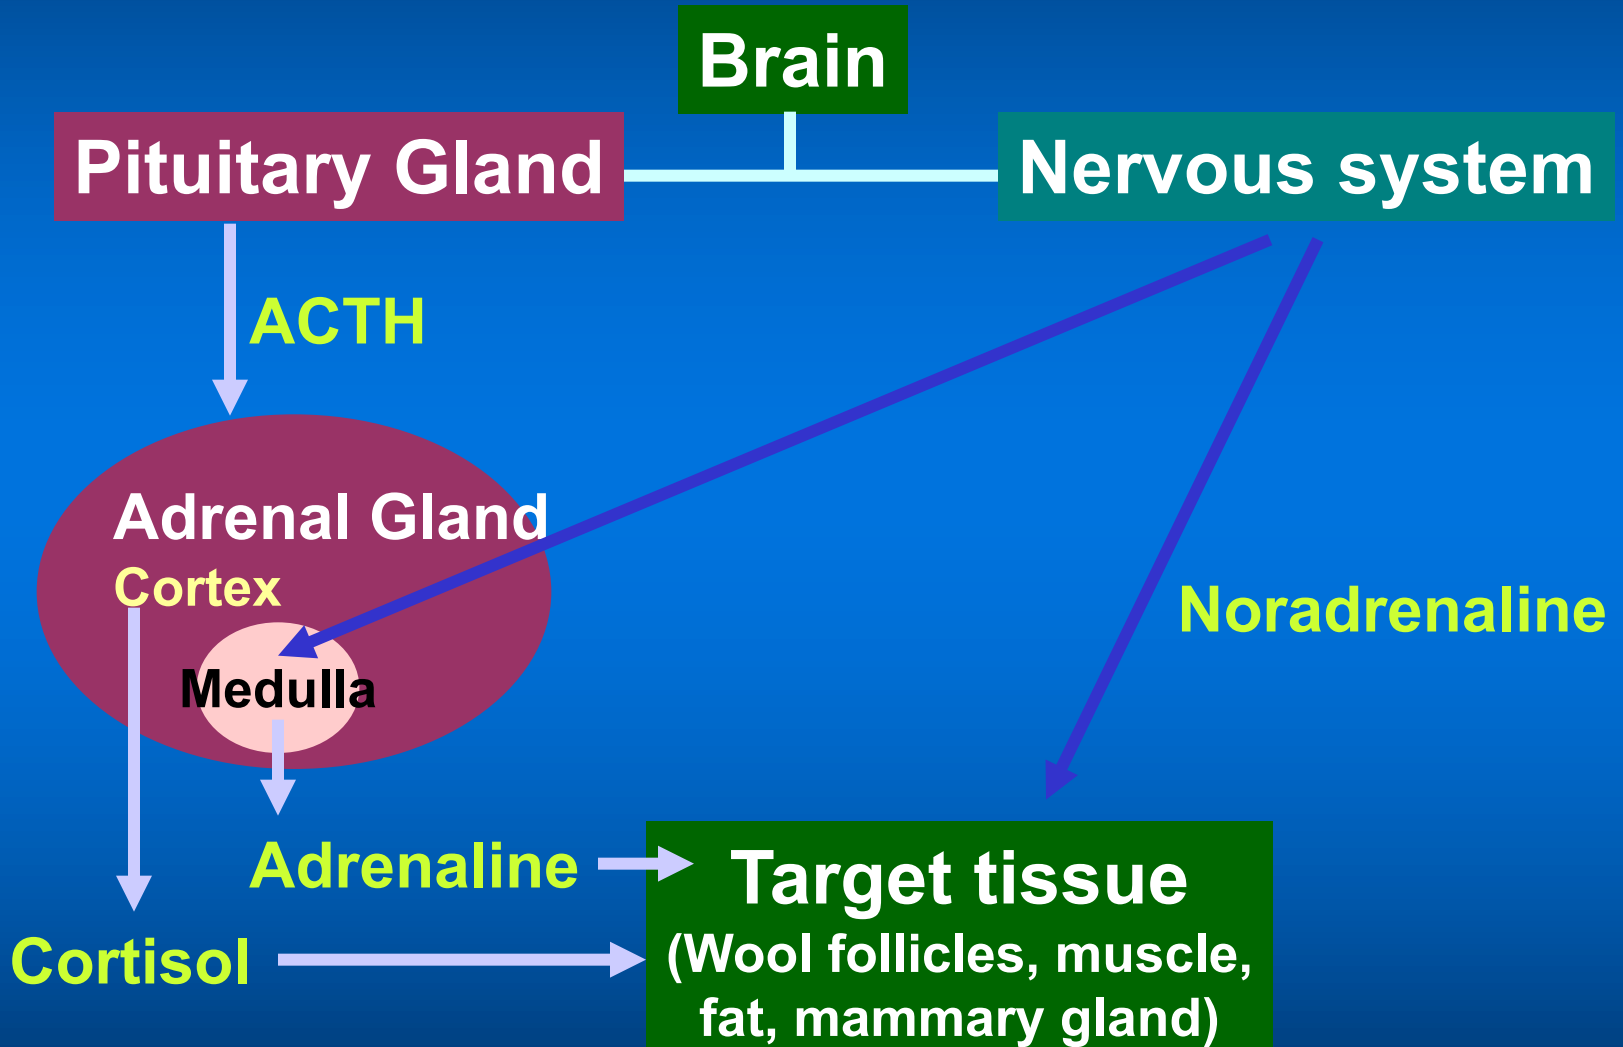

CRC

for

Premium

Quality

Wool

Stress Response of Sheep

Produced for the CRC for Premium Quality Wool undergraduate program by;
Dr. Peter Wynn, The University of Sydney.

Summary of Stress Response

Stimuli

CRC
for
Premium
Quality
Wool

Cost of stress

Coping

Not coping

Neural and Endocrine Response to Stress

CRC

for