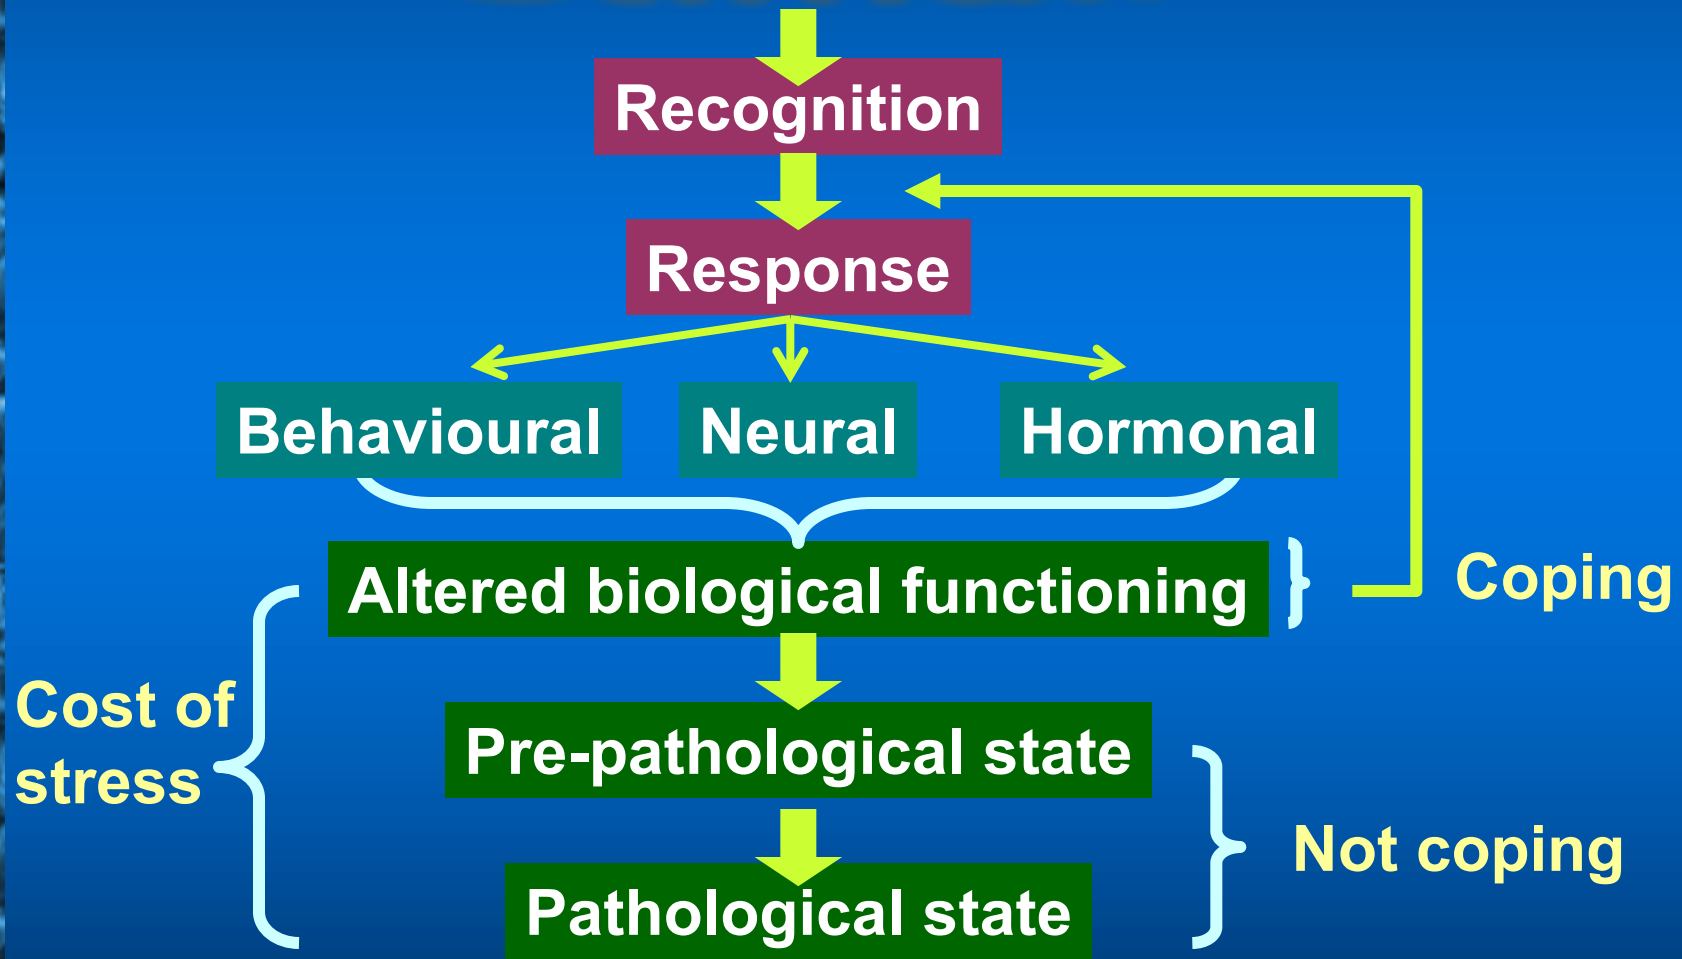

CRC

for

Premium

Quality

Wool

Stress Response of Sheep

Produced for the CRC for Premium Quality Wool undergraduate program by;
Dr. Peter Wynn, The University of Sydney.

Summary of Stress Response

Stimuli

CRC
for
Premium
Quality
Wool

Cost of stress

Coping

Not coping

Neural and Endocrine Response to Stress

CRC

for

Premium

Quality

Wool